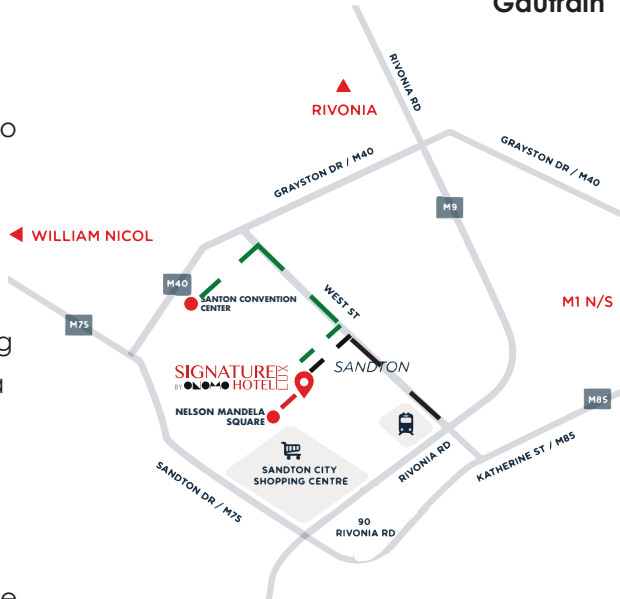

SIGNATURE X
BY ONOMO **HOTEL** S

www.signatureluxhotels.com
011 085 9500
135 West Street, Sandton

24hr hassle free self-service check in kiosks with your ID / Passport

24hr reception
Complimentary tea & coffee
Luggage scale
Free of charge parking
Free uncapped Wi-Fi
Updated airport & Gautrain schedules
30 steps to Nelson Mandela Square
with direct access to Sandton City
230 steps to Gautrain Station

Trading Hours 06:00 – 23:00

We believe in convenience, and have developed our slick & sexy app around all your needs. Feeling hungry? Order some room service. Not in the mood to carry 10 cards? Use your phone to unlock your room door. To download the app in your Play Store / App Store, search for Signature Lux and unlock your world.

Travelling from OR Tambo International Airport

- Travel on the R24 from OR Tambo towards Johannesburg.
- Take the N1 (Pretoria) off ramp
- Travel along the N3 and take Marlboro Drive off ramp
- Turn left and travel straight along Marlboro Drive until you reach a T-Junction
- At the T- Junction turn left into Katherine Street
- Turn right into West Street
- The hotel is on your left hand side once you have passed the Sandton Gautrain Station on your left hand side

Directions on how to get to hotel from Gautrain

- 30 steps to Nelson Mandela Square with direct access to Sandton City
- 230 steps to the Gautrain Station
- 330 steps to Sandton Convention Center

Bookings